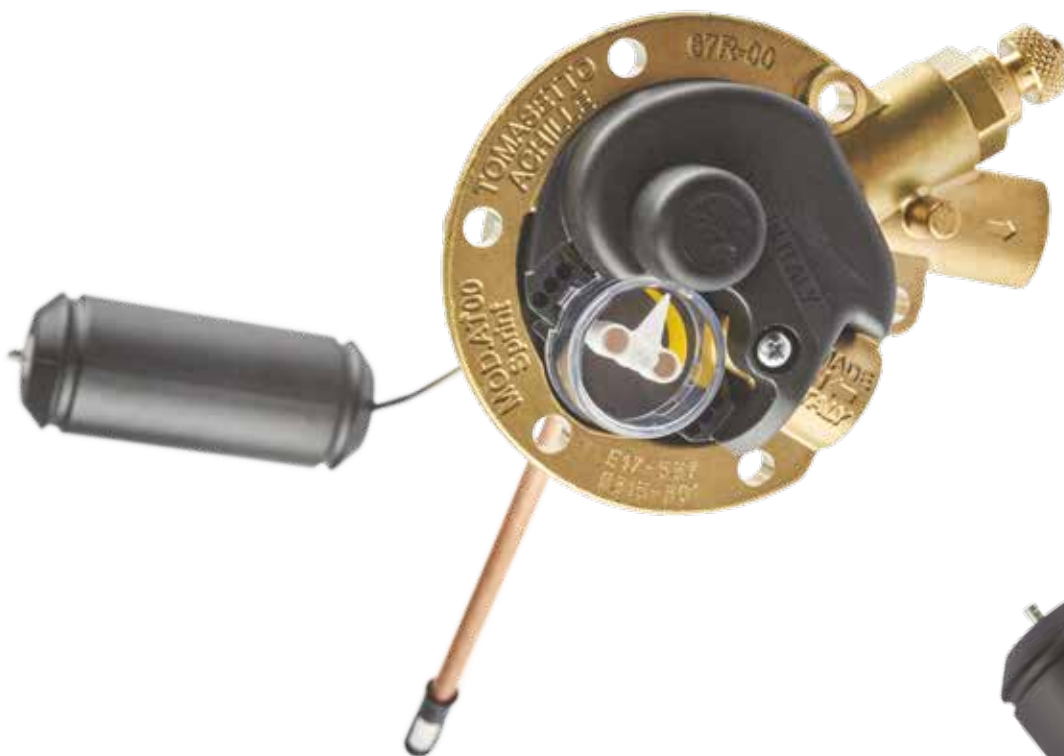

OPTIMIZED  
FEATURES

NEW BODY DESIGN

**AT00 SPRINT**

**NEW LPG MULTIVALVE**  
**THE EVOLUTION OF THE SPECIES**

# Model **AT00 SPRINT**

THE NEW LPG MULTIVALVE AT00 SPRINT IS THE EVOLUTION OF THE CURRENT AT00 MODEL, DESIGNED WITH THE DOUBLE AIM OF FURTHER OPTIMIZE THE FEATURES OF THE EXISTING AT00 MODEL AND ALSO DIFFERENTIATE BODY'S SHAPE FROM SIMILAR PRODUCTS

## NEW FEATURES

- Lighter body with same mechanical features.
- New 80% valve with integrated non-return valve.
- Easier direct inlet connection.
- New sensor holder and new compact mechanical indicator with fast fixing.
- Available also in extra version

## CONNECTIONS

New M12x1 fitting with easy-installation design

Direct inlet with internal female thread, less bulky, that allows a fixing with M12x1 fitting